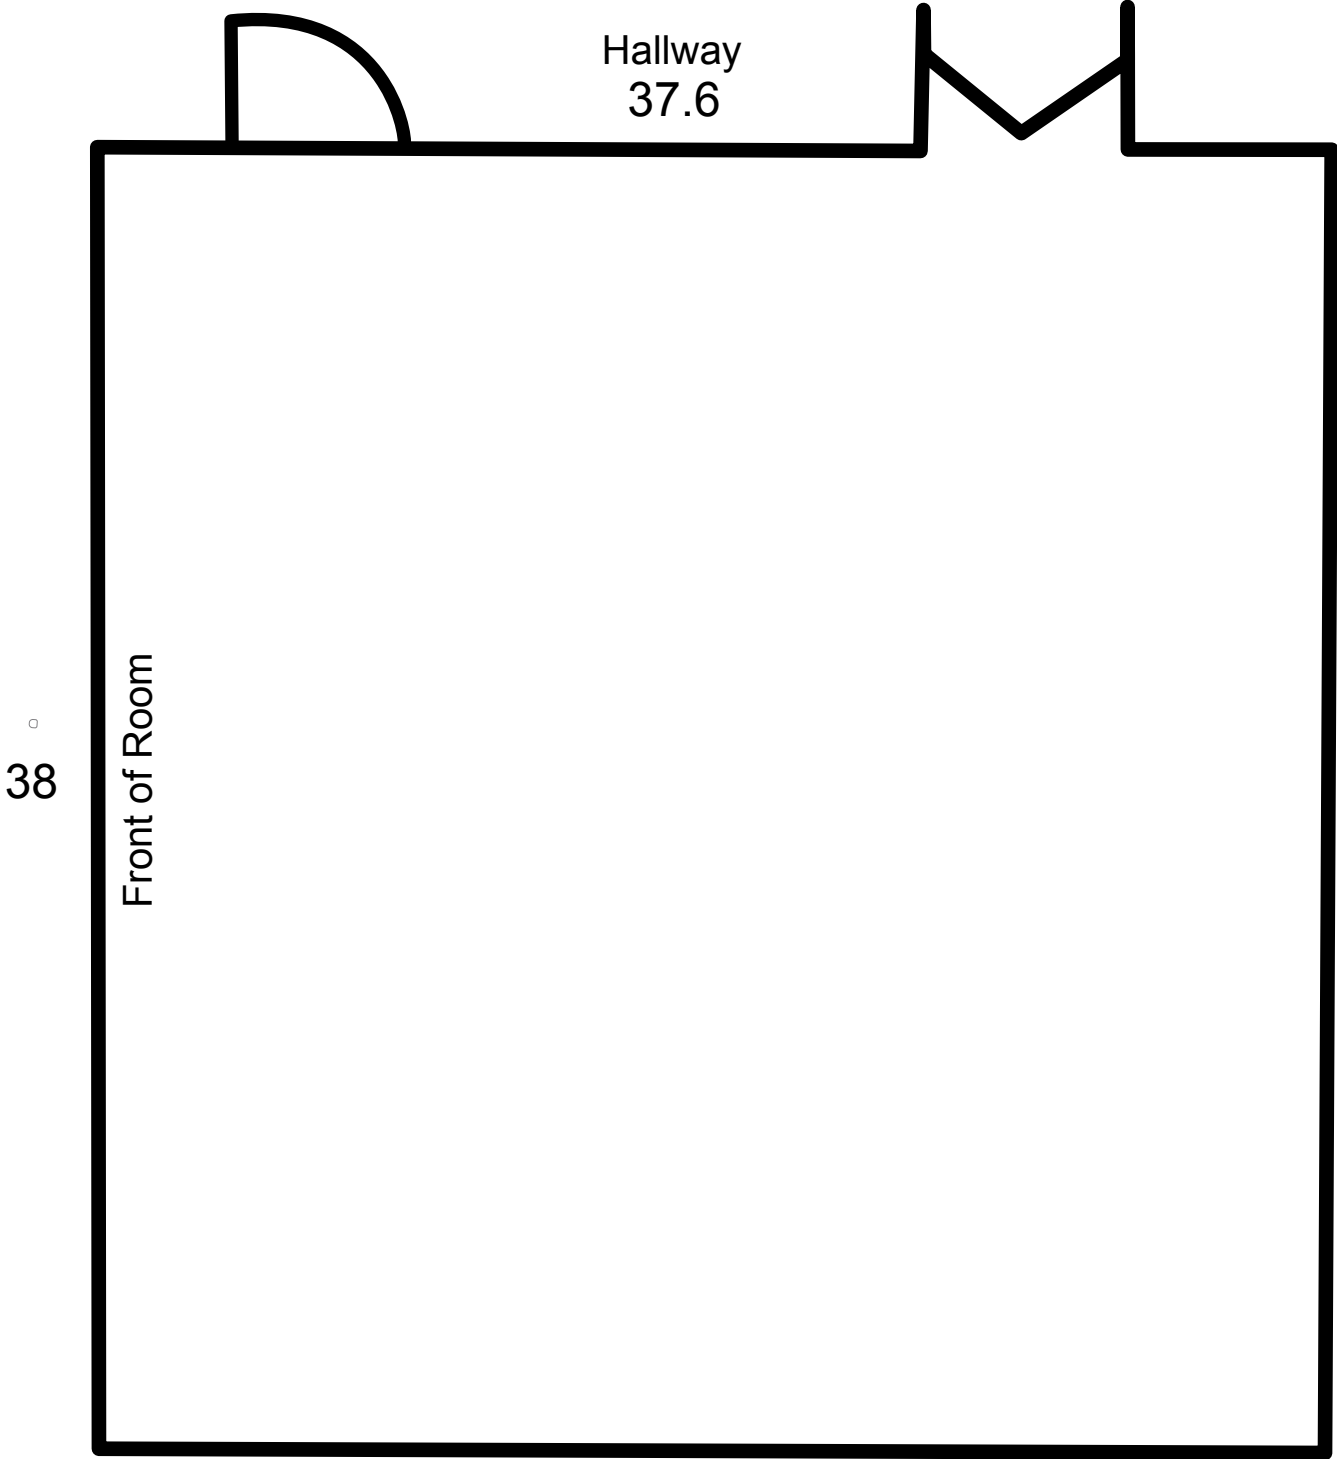

Room #4

(Banquet Setup 80 chairs)

1429 sq. ft.