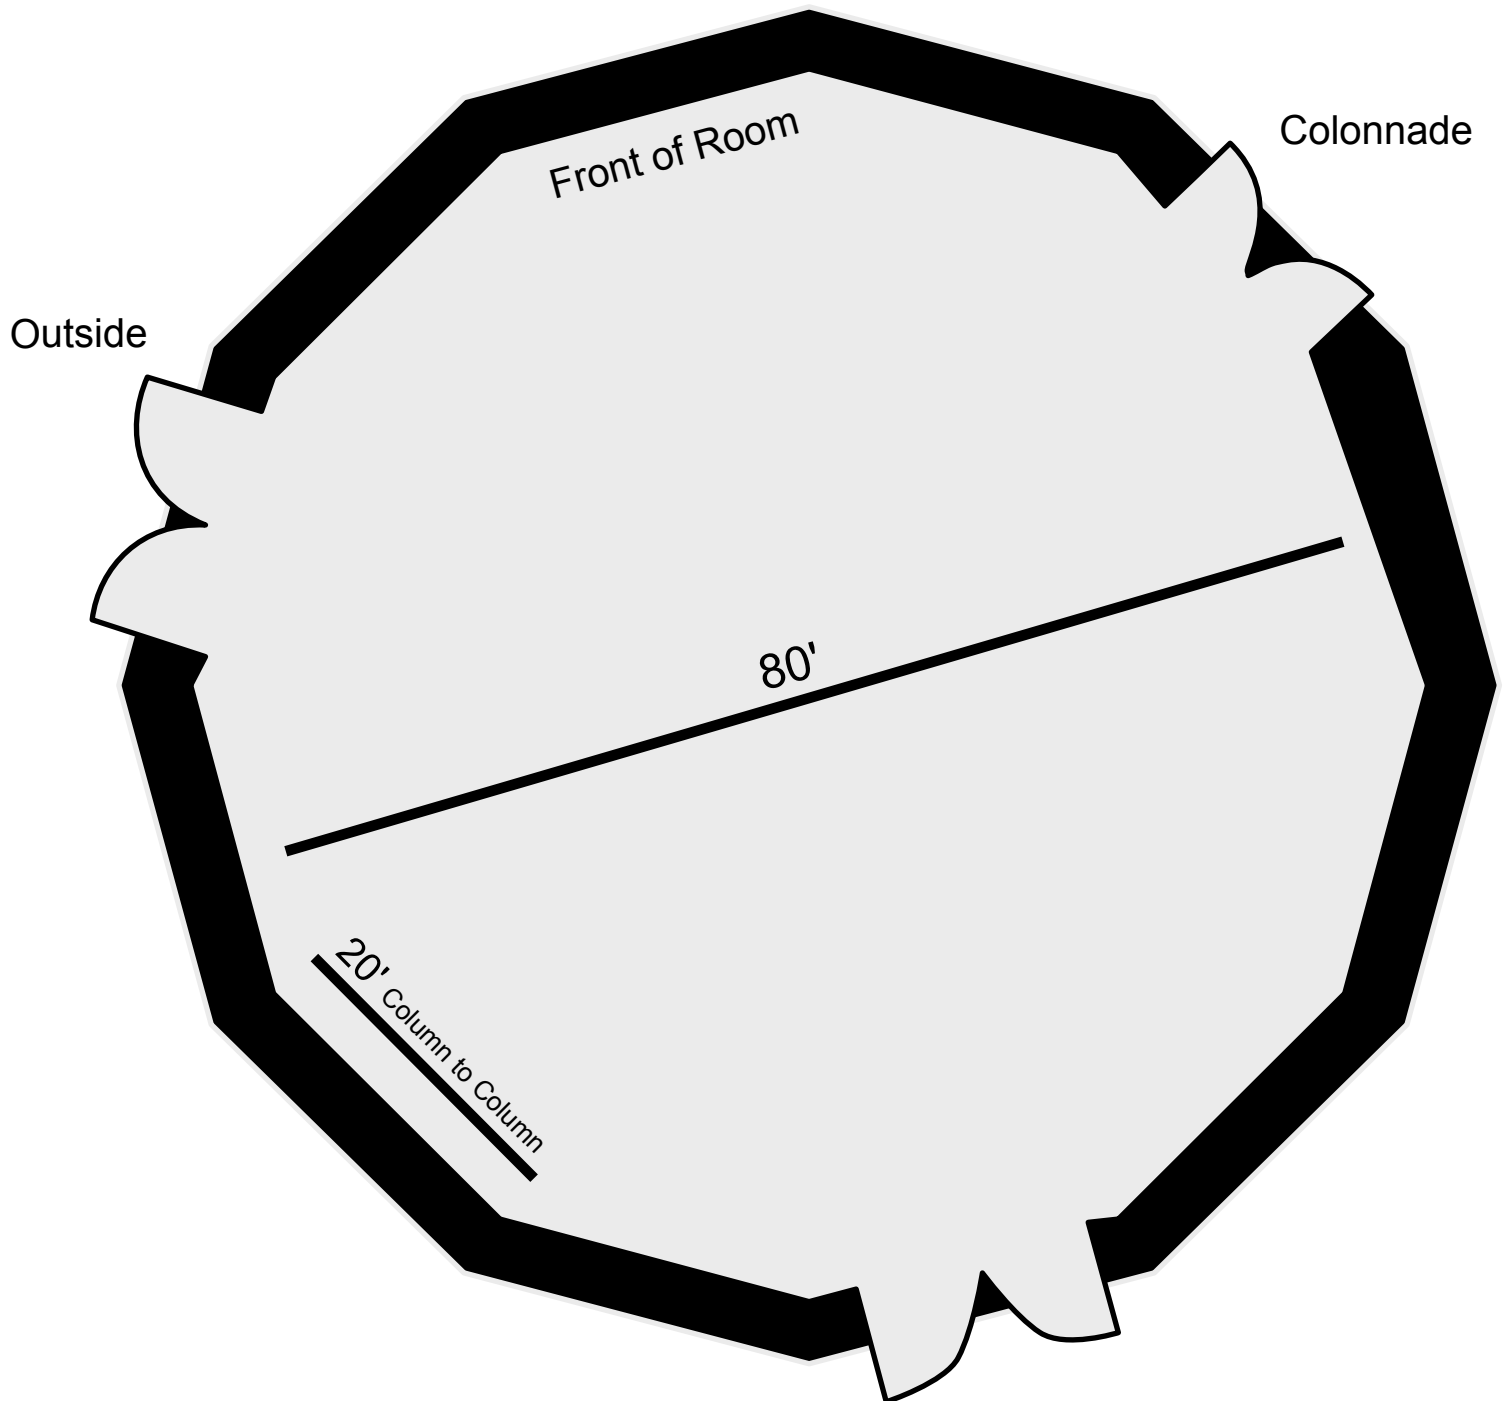

Carousel House

Theater Seating = 500
Banquet Seating = 300
Sq Ft = 5344

Ceiling Height @very top of compression ring = 31.6'
Below = 27.8'
Soffit partial ceiling height = 11.8'
Vertical next level from soffit = 19'

Outside